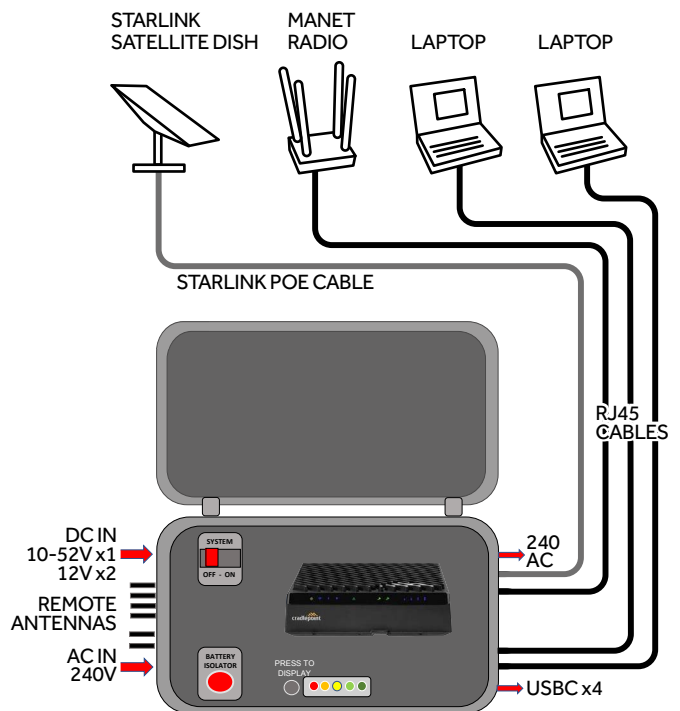

### FEATURES

- GPS location tracking that can be disabled
- Global GSM compatibility
- Inbuilt Radio - Dual radio or frequency use
- Inbuilt Starlink router with fail over
- Up to 4.14 Gigabytes per second throughput speed
- Up to 72 hours of operation via in-built battery
- Ruggedised case with IP68 rating
- Charge via wall socket, vehicle power & solar
- Isolator for air travel
- IP68 RJ45 and Power Connectors
- Wifi enabled or disabled
- Dual Band, Dual Concurrent
- 5G Router
- VPN Full or Split Tunnels
- Power out for MANET Radio via ODU or Nett Warrior
- 12V 110V 240V in & out

### SCHEMATIC

Portable power bank/UPS AC/DC - Connections

High performance Starlink with ethernet injection to internal mounted cradle point R1900 router

Illustrations not to scale. For representational purposes only.