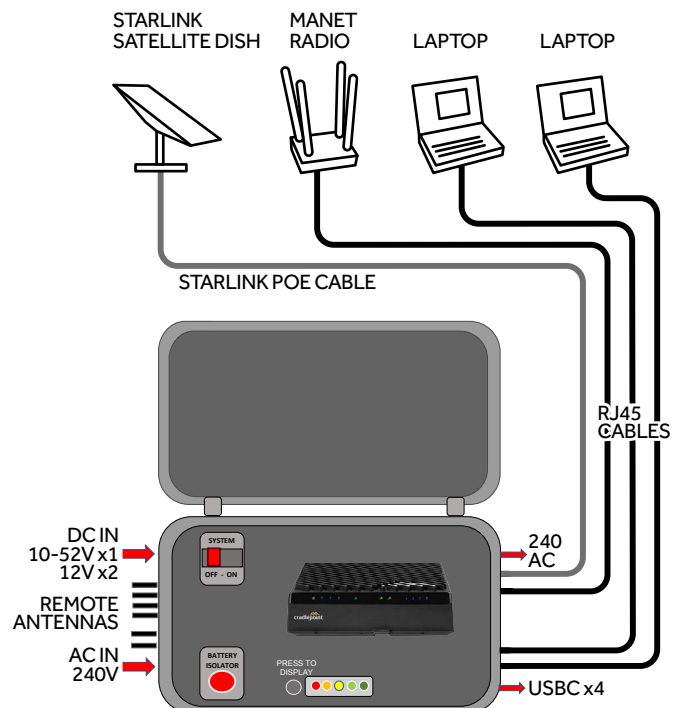

### FEATURES

- GPS location tracking that can be disabled
- Global GSM compatibility
- Inbuilt Radio - Dual radio or frequency use
- Inbuilt Starlink router with fail over
- Up to 4.14 Gigabytes per second throughput speed
- Up to 72 hours of operation via in-built battery
- Ruggedised case with IP68 rating
- Charge via wall socket, vehicle power & solar
- Isolator for air travel
- IP68 RJ45 and Power Connectors
- Wifi enabled or disabled
- Dual Band, Dual Concurrent
- 5G Router
- VPN Full or Split Tunnels
- Power out for MANET Radio via ODU or Nett Warrior
- 12V 110V 240V in & out

### SCHEMATIC

Illustrations not to scale. For representational purposes only.

**ALPHA 56**  
GOT YOUR SIX