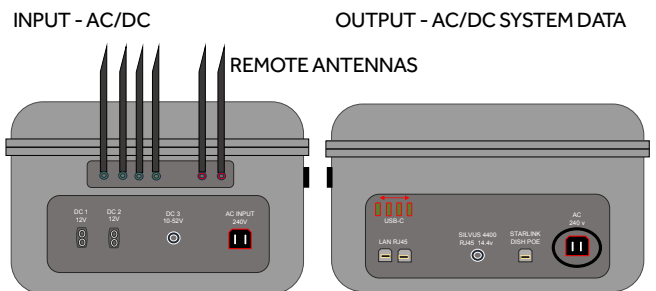

### FEATURES

- GPS location tracking that can be disabled
- Global GSM compatibility
- Inbuilt Radio - Dual radio or frequency use
- Inbuilt Starlink router with fail over
- Up to 4.14 Gigabytes per second throughput speed
- Up to 72 hours of operation via in-built battery
- Ruggedised case with IP68 rating
- Charge via wall socket, vehicle power & solar
- Isolator for air travel
- IP68 RJ45 and Power Connectors
- Wifi enabled or disabled
- Dual Band, Dual Concurrent
- 5G Router
- VPN Full or Split Tunnels
- Power out for MANET Radio via ODU or Nett Warrior
- 12V 110V 240V in & out

### SCHEMATIC

Portable power bank/UPS AC/DC - Connections

High performance Starlink with ethernet injection to internal mounted cradle point R1900 router

Illustrations not to scale. For representational purposes only.